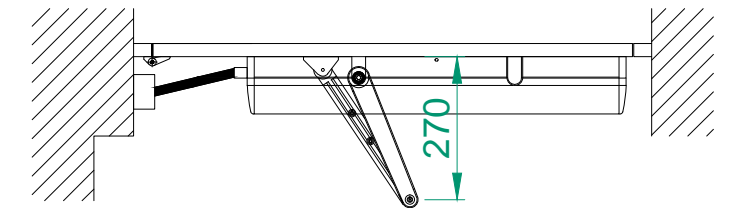

*/
Depending on door
width and wall thickness.
Min. door width 900mm.

- ☉1 Hinges
- ☉2 Operator drive shaft
- 1 Door mounting kit (option)
- 2 Reinforcements required in door leaf and at fixing holes

Customer:	Ref:
Door id:	Date:
Project No:	Sign:

Ref:
Date:
Sign:

ASSA ABLOY PowerSwing
Arm system PUSH
Door mounted
Swing door operator

ASSA ABLOY

4.0 173837