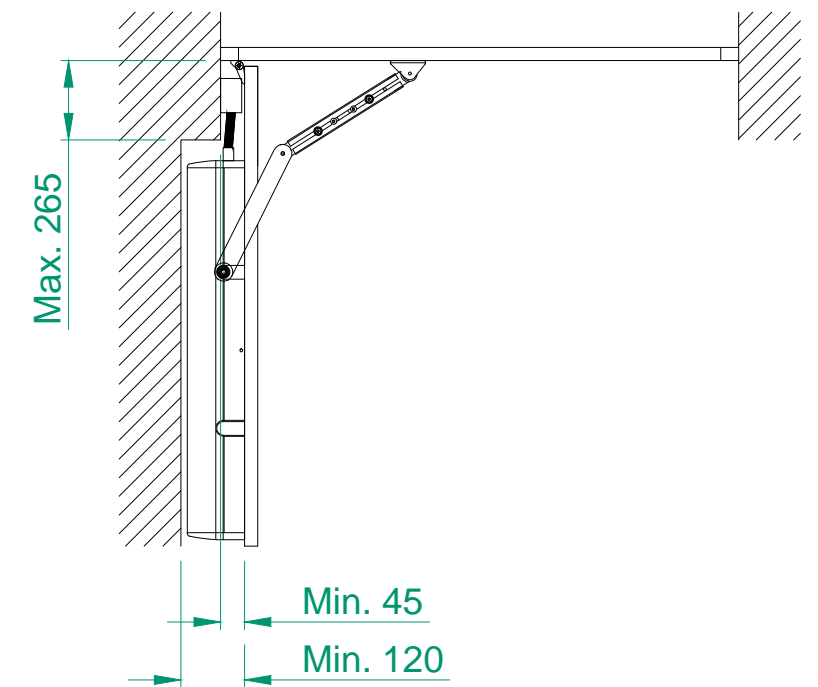

*/
Depending on door
width and wall thickness.
Min. door width 900mm.

- ☉1 Hinges
- ☉2 Operator drive shaft
- 1 Door mounting kit (option)
- 2 Reinforcements required in door leaf and at fixing holes

Customer:	Ref:
Door id:	Date:
Project No:	Sign:

Ref:
Date:
Sign:

ASSA ABLOY PowerSwing
Arm system PUSH
Door mounted
Swing door operator

ASSA ABLOY

4.0 173837